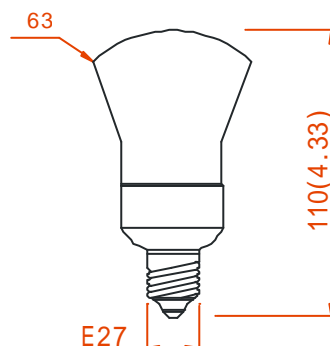

LED Spot Lamp

TLL-E12B63-061-XX

Features:

- Mushroom shape bulb
- Ball Bulb $\varnothing$ 63
- Product Number : TLL-E12B63-061-XX
- Led quantity : 25pcs/32pcs
- Voltage : 110V/220-240V
- Color : Red/ yellow/ blue/ green/ white/ orange/ purple
- Base : E12
- Life time : 50000 hours
- Weight : 0.13 kgs/pcs

Applications

widely used in Super Market, Hotel, Tavern, Night Club, Disco Hall, Karaoke Room, Coffee House, Bank, Meeting Room, Exhibition Hall, Exhibition Wardrobe, Show Window, Living House.

Electrical-optical characteristics (Ta=25°C)

Part Number	LED#	Color	Voltage	Watts (W)	Brightness (LM)	Life (H)	Base
TLL-E12B63-061-R25	25	Red	110/220	2.5	14	50000	E27
TLL-E12B63-061-Y25	25	Yellow	110/220	2.5	17	50000	E27
TLL-E12B63-061-B25	25	Blue	110/220	2.5	17	50000	E27
TLL-E12B63-061-G25	25	Green	110/220	2.5	32	50000	E27
TLL-E12B63-061-w25	25	White	110/220	2.5	39	50000	E27
TLL-E12B63-061-R32	32	Red	110/220	3	18	50000	E27
TLL-E12B63-061-Y32	32	Yellow	110/220	3	21	50000	E27
TLL-E12B63-061-B32	32	Blue	110/220	3	21	50000	E27
TLL-E12B63-061-G32	32	Green	110/220	3	40	50000	E27
TLL-E12B63-061-w32	32	White	110/220	3	50	50000	E27

Drawing

Notes:

1. All dimensions are in millimeters (inches)
2. Tolerance is $\pm 1\text{mm}(0.01\text{'})$ unless otherwise noted.
3. Specifications are subject to change without notice